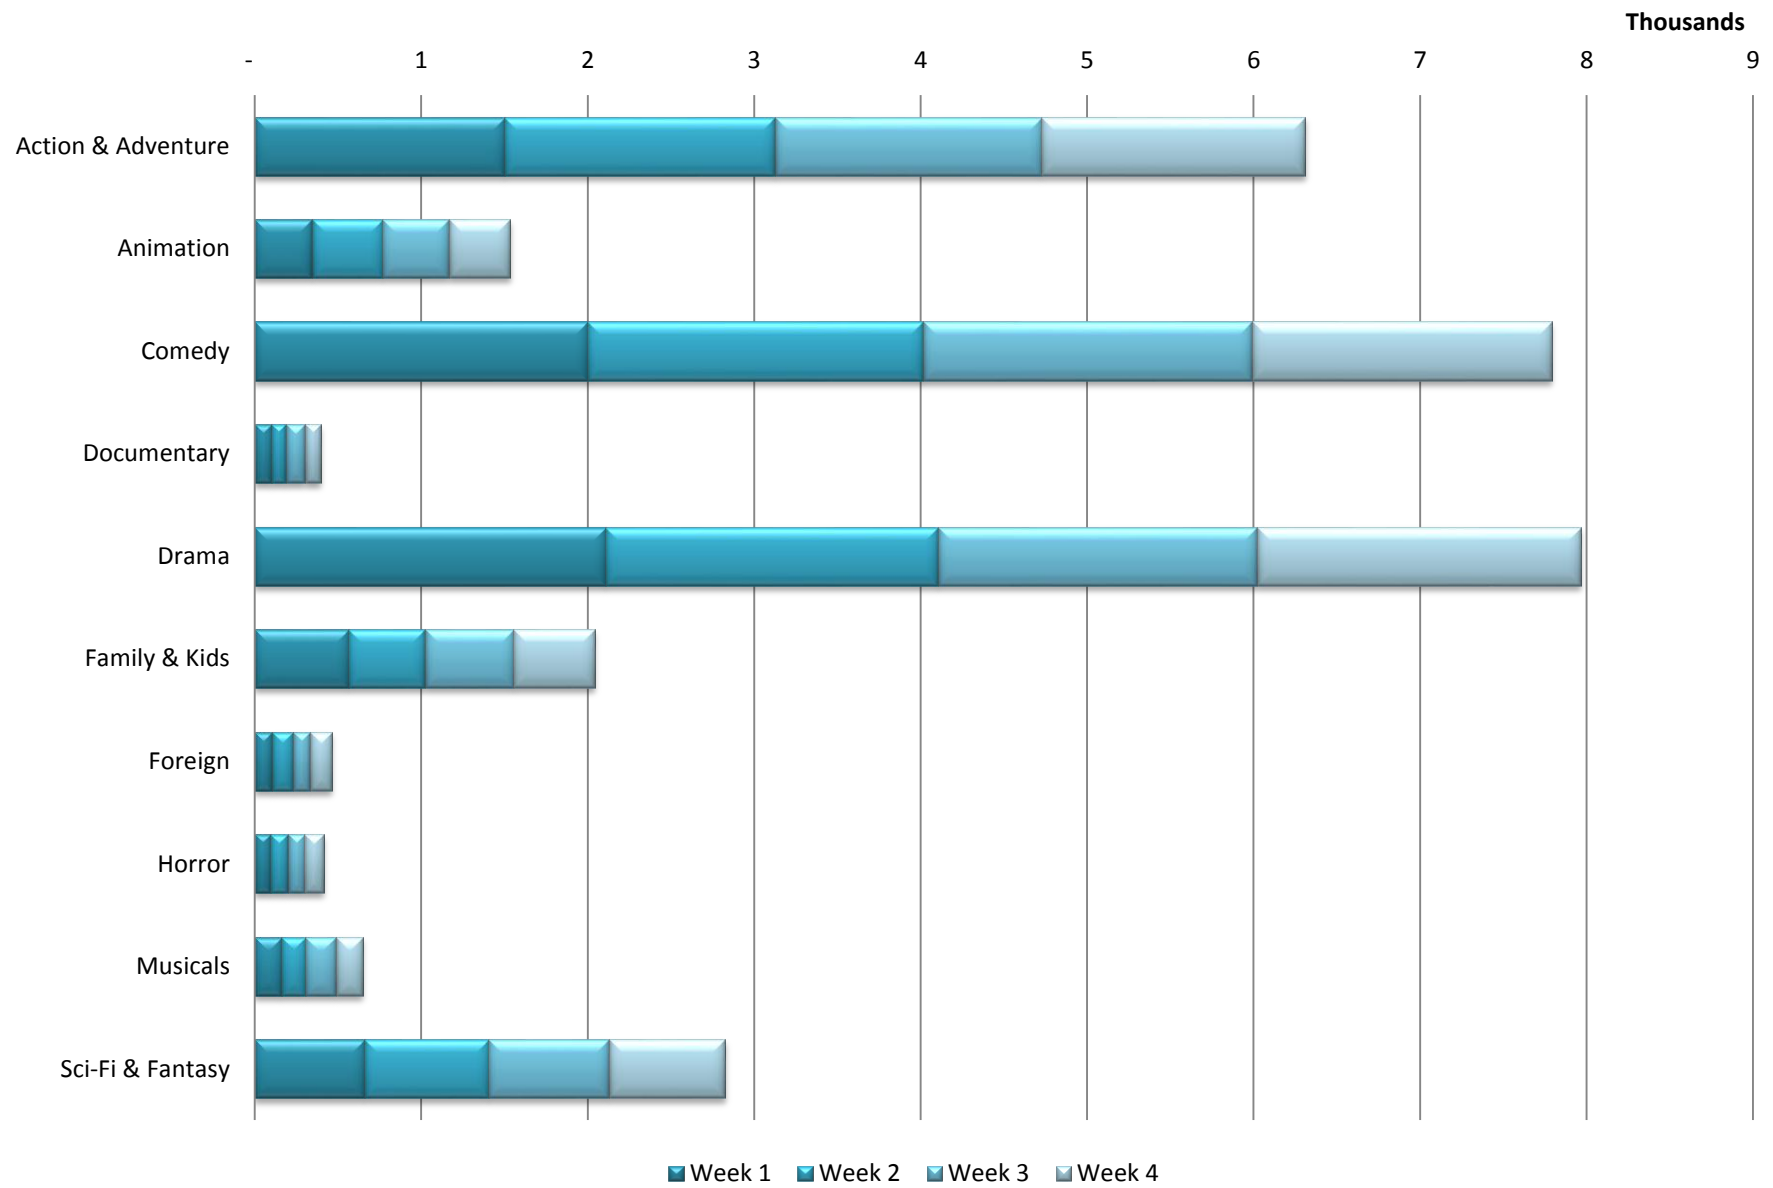

Sept 2012 Total by Genre

Premiere Movie Source

September 2012 Data

Genre	Week 1	Week 2	Week 3	Week 4	Category Totals	Summary
Action & Adventure	1,500	1,625	1,600	1,585	6,310	
Animation	345	421	400	367	1,533	
Comedy	2,000	2,015	1,975	1,800	7,790	
Documentary	101	85	116	92	394	
Drama	2,105	2,000	1,916	1,945	7,966	
Family & Kids	562	461	532	488	2,043	
Foreign	105	125	101	132	463	
Horror	93	105	100	115	413	
Musicals	162	143	181	162	648	
Sci-Fi & Fantasy	658	745	723	699	2,825	
Weekly totals	7,631	7,725	7,644	7,385	30,385	

Sept 2012 by Genre